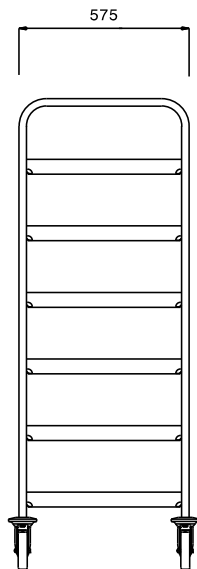

### 6 Dishwasher Parallel Rack Trolley on wheels

ITEM # \_\_\_\_\_

MODEL # \_\_\_\_\_

NAME # \_\_\_\_\_

SIS # \_\_\_\_\_

AIA # \_\_\_\_\_

361242 (DRT6)

6-Dishwasher Rack Trolley

### Short Form Specification

Item No. \_\_\_\_\_

Constructed in 304 AISI stainless steel. Framework in mm25 tubing, completely welded. The L-shaped runners, with an upturn at each end, can accommodate mm500x500 dishwashing baskets. The handle is an extension of the load-bearing frame. N. 4 swivelling castors, two with brakes, mm125 in diameter, fitted with plastic bumpers.

### Main Features

- Framework in 25 mm tubing, completely welded.
- L-shaped runners, with upturn at each end.
- Designed to transport 500x500 mm dishwashing baskets.
- Handle is an extension of the load-bearing frame.
- 4 pivoting Ø 125 mm wheels, 2 of which with brakes, fitted with plastic bumpers

### Construction

- Constructed entirely in 304 AISI stainless steel.

APPROVAL: \_\_\_\_\_

Front

Side

Top

**Key Information:**

External dimensions, Width:	
<b>361242 (DRT6)</b>	645 mm
External dimensions, Depth:	645 mm
External dimensions, Height:	1590 mm
Wheel material:	Zinc plated
Wheel diameter:	Ø 125
Net weight:	22 kg