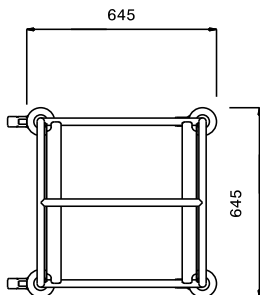

### Short Form Specification

Item No. \_\_\_\_\_

Constructed in 304 AISI stainless steel. Framework in mm25 tubing, completely welded. The L-shaped runners, with an upturn at each end, can accommodate mm500x500 dishwashing baskets. The handle is an extension of the load-bearing frame. N. 4 swivelling castors, two with brakes, mm125 in diameter, fitted with plastic bumpers.

### Main Features

- Framework in 25 mm tubing, completely welded.
- L-shaped runners, with upturn at each end.
- Designed to transport 500x500 mm dishwashing baskets.
- Handle is an extension of the load-bearing frame.
- 4 pivoting Ø 125 mm wheels, 2 of which with brakes, fitted with plastic bumpers

### Construction

- Constructed entirely in 304 AISI stainless steel.

APPROVAL: \_\_\_\_\_

Front

Side

Top

**Key Information:**

External dimensions, Width:	
<b>361242 (DRT6)</b>	645 mm
External dimensions, Depth:	645 mm
External dimensions, Height:	1590 mm
Wheel material:	Zinc plated
Wheel diameter:	Ø 125
Net weight:	22 kg