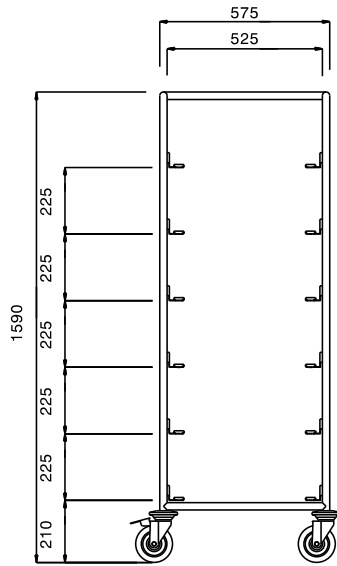

### Short Form Specification

Item No. \_\_\_\_\_

Constructed in 304 AISI stainless steel. Framework in mm25 tubing, completely welded. The L-shaped runners, with an upturn at each end, can accommodate mm500x500 dishwashing baskets. The handle is an extension of the load-bearing frame. N. 4 swivelling castors, two with brakes, mm125 in diameter, fitted with plastic bumpers.

### Main Features

- Framework in 25 mm tubing, completely welded.
- L-shaped runners, with upturn at each end.
- Designed to transport 500x500 mm dishwashing baskets.
- Handle is an extension of the load-bearing frame.
- 4 pivoting Ø 125 mm wheels, 2 of which with brakes, fitted with plastic bumpers

### Construction

- Constructed entirely in 304 AISI stainless steel.

APPROVAL: \_\_\_\_\_

Front

Side

Top

**Key Information:**

External dimensions, Width:	
<b>361242 (DRT6)</b>	645 mm
External dimensions, Depth:	645 mm
External dimensions, Height:	1590 mm
Wheel material:	Zinc plated
Wheel diameter:	Ø 125
Net weight:	22 kg